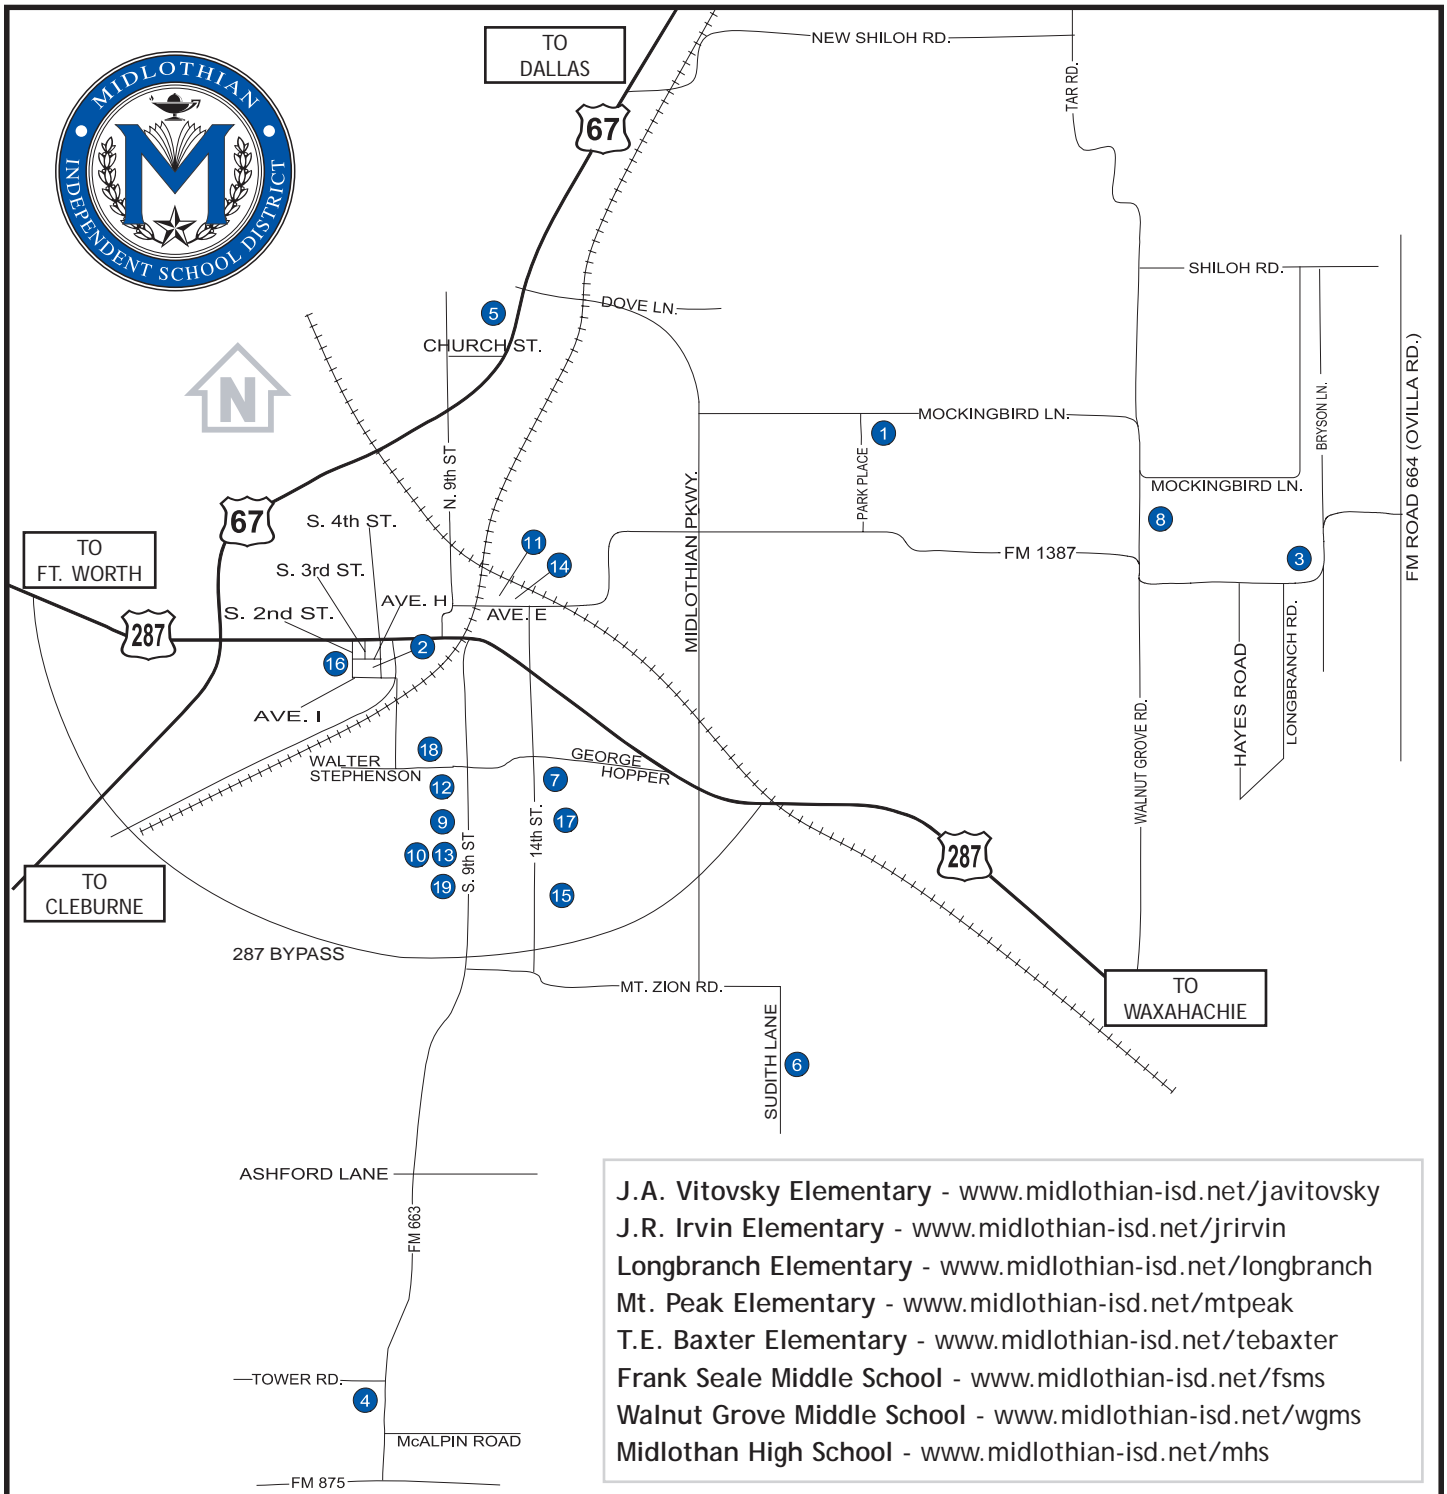

Map of Midlothian ISD Campuses & Facilities

- 1. T.E. Baxter Elementary (Pre-K - 5th)**
1050 Park Place
972-775-8281 | F: 972-775-3154
- 2. J.R. Irvin Elementary (K - 5th)**
700 West Avenue H
972-775-8239 | F: 972-775-3179
- 3. Longbranch Elementary (K - 5th)**
6631 FM 1387
972-775-2830 | F: 972-775-2024
- 4. Mt. Peak Elementary (Pre-K - 5th)**
5201 FM 663
972-775-2881 | F: 972-775-2054
- 5. J.A. Vitovsky Elementary (Pre-K - 5th)**
333 Church Street
972-775-5536 | F: 972-775-5532

- 6. Elementary School No. 6 (K - 5th)**
2800 Sudith Lane
Opening 2008-09
- 7. Frank Seale Middle School (6 - 8th)**
700 George Hopper Rd.
972-775-6145 | F: 972-775-1502
- 8. Walnut Grove Middle School (6 - 8th)**
990 N. Walnut Grove Rd.
972-775-5355 | F: 972-775-8127
- 9. Midlothian High School (9 - 12th)**
923 South 9th Street
972-775-8237 | F: 972-775-3178
- 10. Athletic Office**
MHS Arena
972-775-8174 | F: 972-775-5931

- 11. Laura Jenkins Center**
315 East Avenue E
972-775-8955 | F: 972-775-6091
- 12. L.A. Mills Administration Bldg.**
100 Walter Stephenson Rd.
972-775-8296 | F: 972-775-1757
AEP 972-775-5311 | F: 972-775-7904
- 13. A.H. Meadows Library**
972-775-3417 | F: 972-775-5630
- 14. Auxiliary Center**
(Transportation, Food Service)
601 East Avenue E
972-775-1805 | F: 972-775-1932

- 15. Multipurpose Stadium**
1800 South 14th Street
972-775-6434
- 16. Maintenance**
220 South 2nd Ave.
972-775-1148 | F: 972-775-1932
- 17. Midlothian Sports Complex**
- 18. Don Floyd Stadium**
- 19. Agricultural Building**
925 South 9th Street